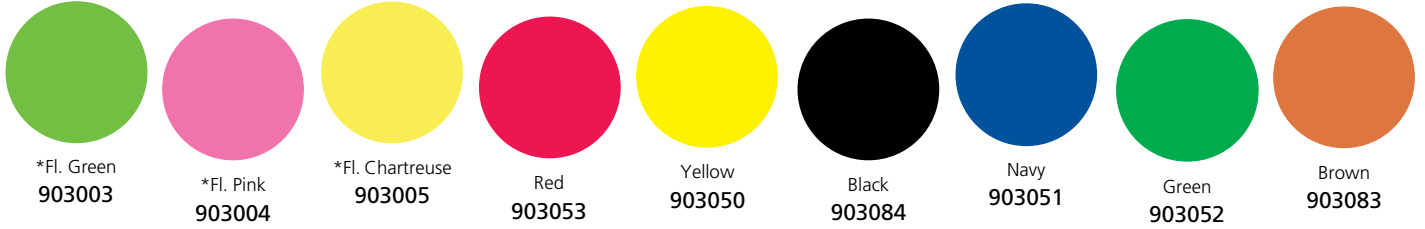

Color Circle Labels

Color Circle Labels—for the most simplified of date coding

- Use them to identify when food was prepared
- Day of the week
- Food ingredients
- Expiration dates

FREEZX® 3/4"–1,000 Labels Per Roll. Minimum order: 1 roll

FREEZX® 1"–1,000 Labels Per Roll. Minimum order: 1 roll

Shelf Life Labels 2" x 3" Generic 7 Day Label

M	TU	W	TH	F	SA	SU
EMPLOYEE: _____			MGR.: _____			
ITEM: _____						
TIME: _____		DATE: _____		AM PM		
SHELF LIFE: _____			DAYS		HRS.	
DISSOLVX®						

REMOVXTRA®
DISSOLVX®

	REMOVXTRA®	DISSOLVX®	DISSOLVX®
Description	500 Labels Per Roll	125 Per Roll	250 Per Dispenser Box*
	Item#	Item#	Item#
2" x 3"	816885	816383	816304

Item No. 000935

REMOVXTRA® Labels have Black print on White background.