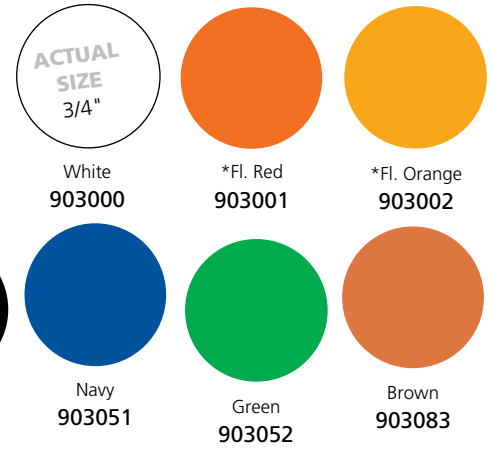

Color Circle Labels

Color Circle Labels—for the most simplified of date coding

- Use them to identify when food was prepared
- Day of the week
- Food ingredients
- Expiration dates

FREEZX® 3/4"–1,000 Labels Per Roll. Minimum order: 1 roll

FREEZX® 1"–1,000 Labels Per Roll. Minimum order: 1 roll

Shelf Life Labels 2" x 3" Generic 7 Day Label

M	TU	W	TH	F	SA	SU
EMPLOYEE: _____			MGR.: _____			
ITEM: _____						
TIME: _____		DATE: _____		AM PM		
SHELF LIFE: _____			DAYS		HRS.	
DISSOLVX®						

REMOVXTRA®
DISSOLVX®

	REMOVXTRA®	DISSOLVX®	DISSOLVX®
Description	500 Labels Per Roll	125 Per Roll	250 Per Dispenser Box*
	Item#	Item#	Item#
2" x 3"	816885	816383	816304

Item No. 000935

REMOVXTRA® Labels have Black print on White background.

DISSOLVX® Labels have Blue print on White background.

Dispenser Box* 250 Labels per box

Call Free 1-877-774-6829 Monday-Friday, 9 AM–6 PM ET