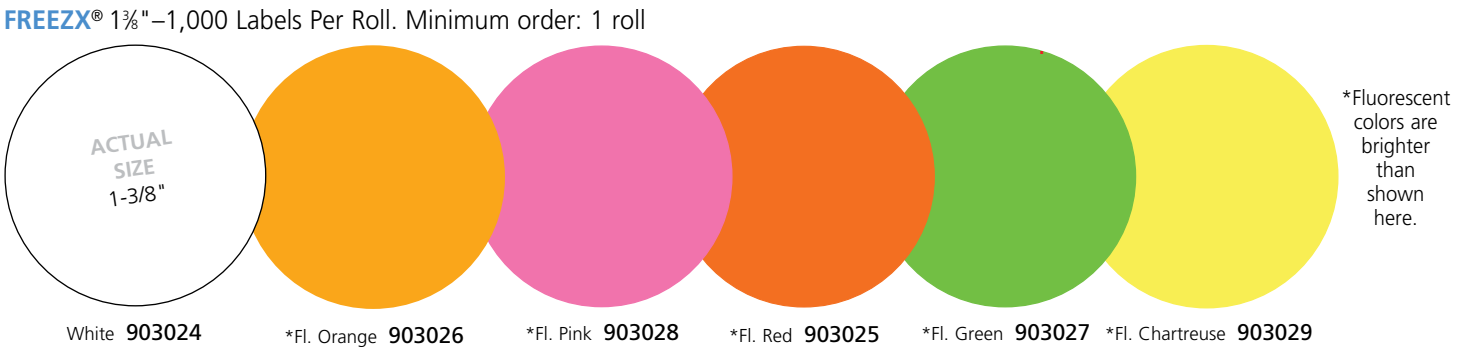

Color Circle Labels

Color Circle Labels—for the most simplified of date coding

- Use them to identify when food was prepared
- Day of the week
- Food ingredients
- Expiration dates

FREEZX® 3/4"–1,000 Labels Per Roll. Minimum order: 1 roll

FREEZX® 1"–1,000 Labels Per Roll. Minimum order: 1 roll

Shelf Life Labels 2" x 3" Generic 7 Day Label

M	TU	W	TH	F	SA	SU
EMPLOYEE: _____			MGR.: _____			
ITEM: _____						
TIME: _____		DATE: _____		AM PM		
SHELF LIFE: _____			DAYS		HRS.	
DISSOLVX®						

REMOVXTRA®
DISSOLVX®

	REMOVXTRA®	DISSOLVX®	DISSOLVX®
Description	500 Labels Per Roll	125 Per Roll	250 Per Dispenser Box*
	Item#	Item#	Item#
2" x 3"	816885	816383	816304

Item No. 000935

REMOVXTRA® Labels have Black print on White background.

DISSOLVX® Labels have Blue print on White background.

Dispenser Box* 250 Labels per box

Call Free 1-877-774-6829 Monday-Friday, 9 AM–6 PM ET